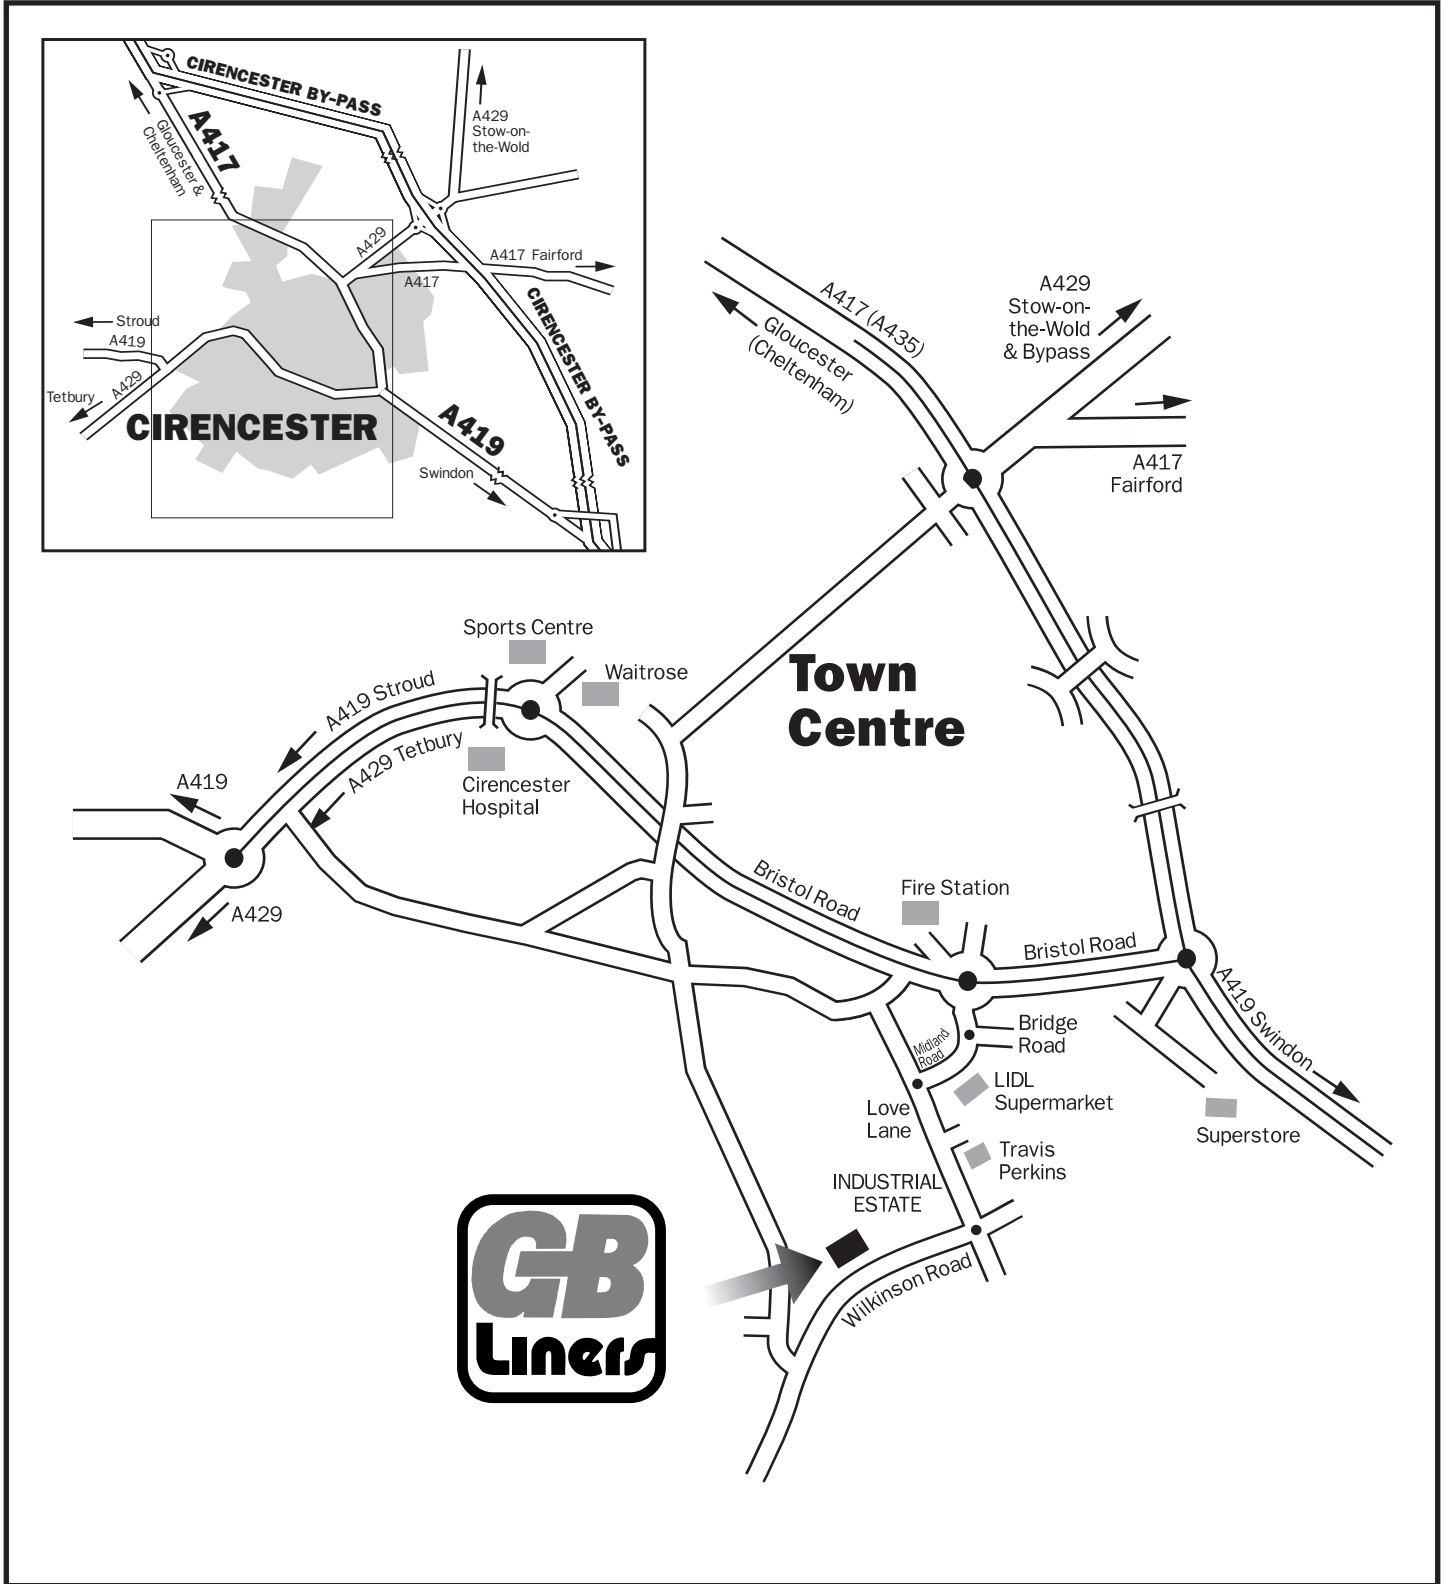

Cirencester

2 Wilkinson Rd, Love Lane Industrial Estate, Cirencester GL7 1YT

Tel: 01285 641003 • Fax: 01285 640363

e-mail: cirencester@gbliners.com • Web: www.gbliners.com

By Car

Industrial area is signposted from Fire Station roundabout.

By Rail

Cirencester has no railway station. Nearest is Kemble, which is approximately 3 miles away.